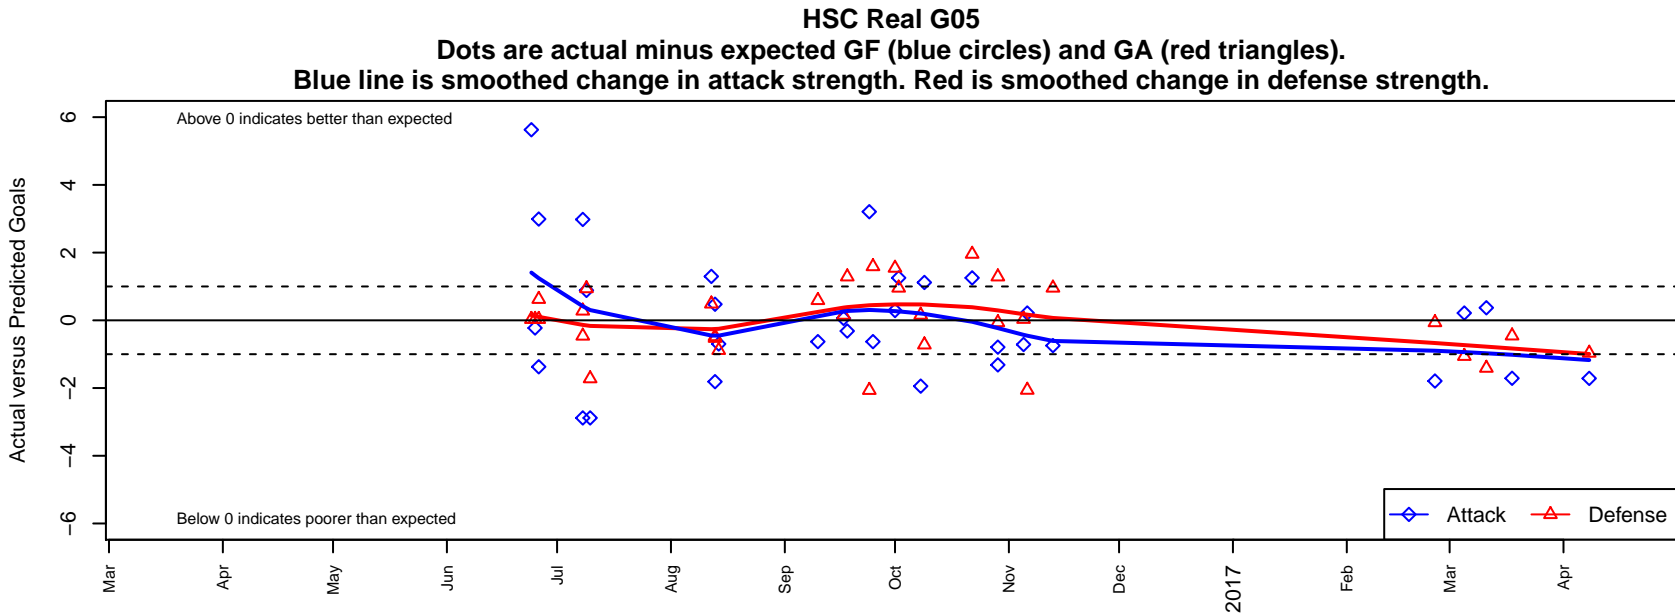

HSC Real G05

Hillsboro Soccer Club
 Hillsboro, OR
 G05 total strength=787
 attack=1.24 defense=0.74
 fall league = PTT G05 Div 1 Red
 spr league = Spr OYS G05 Div 1 Red

alt names used:
 HSC 05G Real
 HILLSBORO REAL
 HILLSBORO REAL (OR)
 HSC Real
 HSC 05G Real
 HSC 05G Real

**attack and defense variance (black dot)
relative to other teams
and top 10 in region**

**attack and defense rating
relative to others at age
and all opponents in last 13 months**

Performance relative to 13 month average