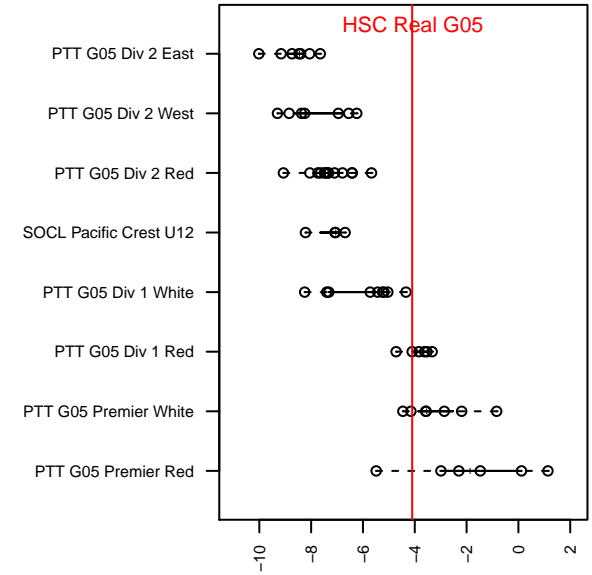

HSC Real G05

Hillsboro Soccer Club
 Hillsboro, OR
 G05 total strength=787
 attack=1.24 defense=0.74
 fall league = PTT G05 Div 1 Red
 spr league = Spr OYS G05 Div 1 Red

alt names used:
 HSC 05G Real
 HILLSBORO REAL
 HILLSBORO REAL (OR)
 HSC Real
 HSC 05G Real
 HSC 05G Real

**attack and defense variance (black dot)
relative to other teams
and top 10 in region**

**attack and defense rating
relative to others at age
and all opponents in last 13 months**

Performance relative to 13 month average