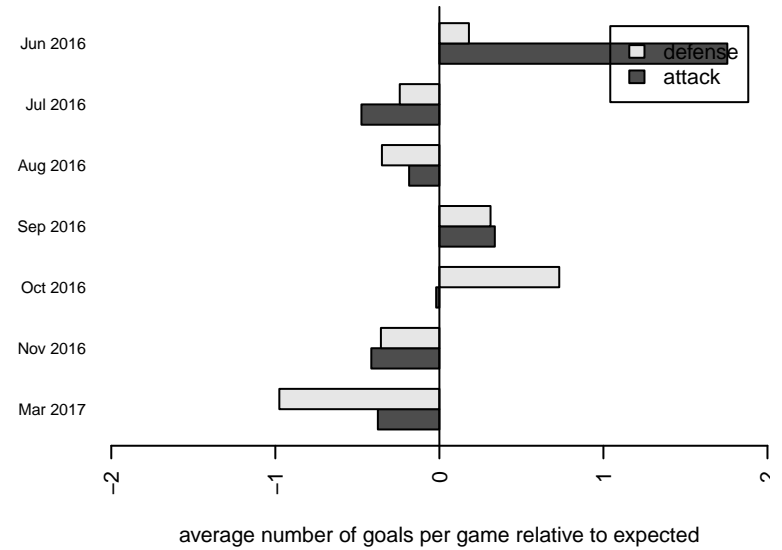

Performance relative to 13 month average