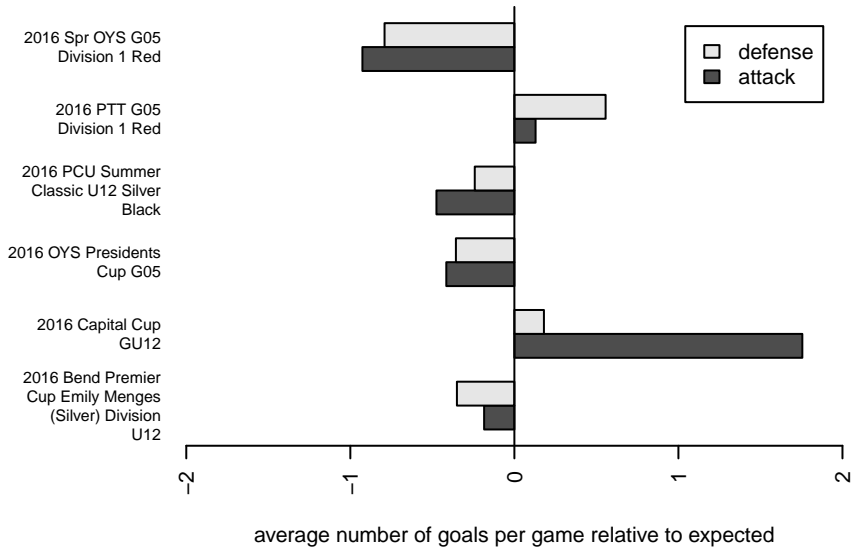

HSC Real G05

Hillsboro Soccer Club
 Hillsboro, OR
 G05 total strength=787
 attack=1.24 defense=0.74
 fall league = PTT G05 Div 1 Red
 spr league = Spr OYS G05 Div 1 Red

alt names used:
 HSC 05G Real
 HILLSBORO REAL
 HILLSBORO REAL (OR)
 HSC Real
 HSC 05G Real
 HSC 05G Real

Venues played:
 2016 Capital Cup GU12
 2016 PCU Summer Classic U12 Silver Black
 2016 Bend Premier Cup Emily Menges (Silver)
 2016 PTT G05 Division 1 Red
 2016 OYS Presidents Cup G05
 2016 Spr OYS G05 Division 1 Red

**attack and defense variance (black dot)
relative to other teams
and top 10 in region**

**attack and defense rating
relative to others at age
and all opponents in last 13 months**

Performance relative to 13 month average